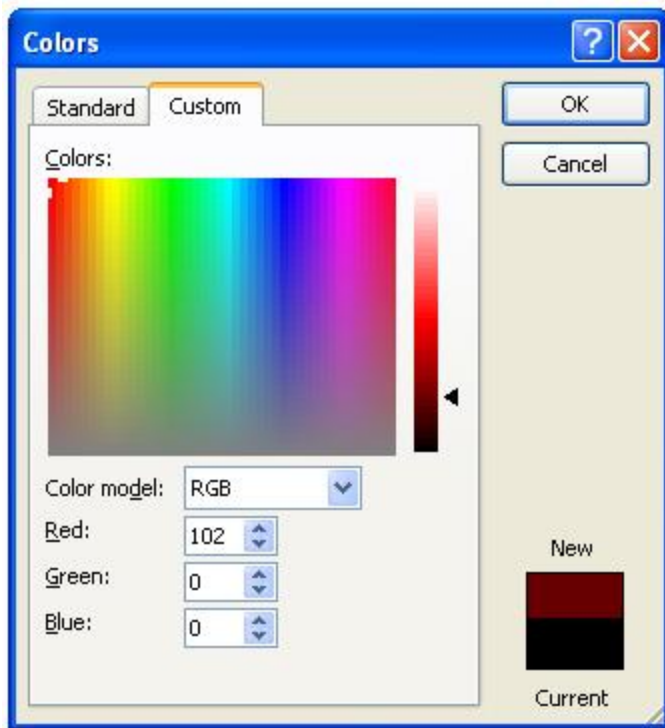

MERLOT Branding Standards

Please review and follow the directions below to use the MERLOT logos and branding color in your materials.

MERLOT Color

The standard MERLOT color code is:

Hex: #660000

RGB: R=102, G=0, B=0

- To produce the **MERLOT color** as a font color in MS Word, select More Colors from the font color selector

- Click on the Custom tab. Then set the RGB parameters as indicated - Color Model RGB: R=102, G=0, B=0.

EMERLOT

EMERLOT

The logo icon consists of a stylized, dark red graphic element on the left side of the word 'MERLOT'. It features a thick horizontal bar at the top, followed by a vertical bar that tapers to a point at the bottom, and a series of three vertical bars of varying heights below it, resembling a stylized 'M' or a set of steps.