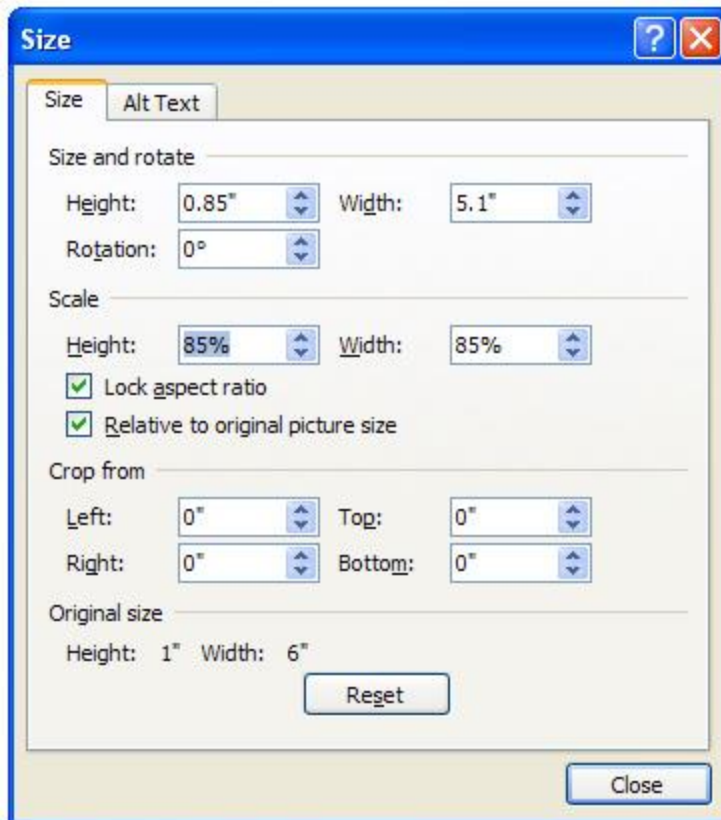

- To **RESIZE** the image in Word, select the image and open the Size dialog box. Adjust the size using the **Scale** parameters (as percentages), making sure that the Height and Width parameters remain identical.

EMERLOT

EMERLOT

The logo icon consists of a stylized, dark red graphic element on the left side of the word 'MERLOT'. It features a thick horizontal bar at the top, followed by a vertical bar that tapers to a point at the bottom, and a series of three vertical bars of varying heights below it, resembling a stylized 'M' or a set of steps.